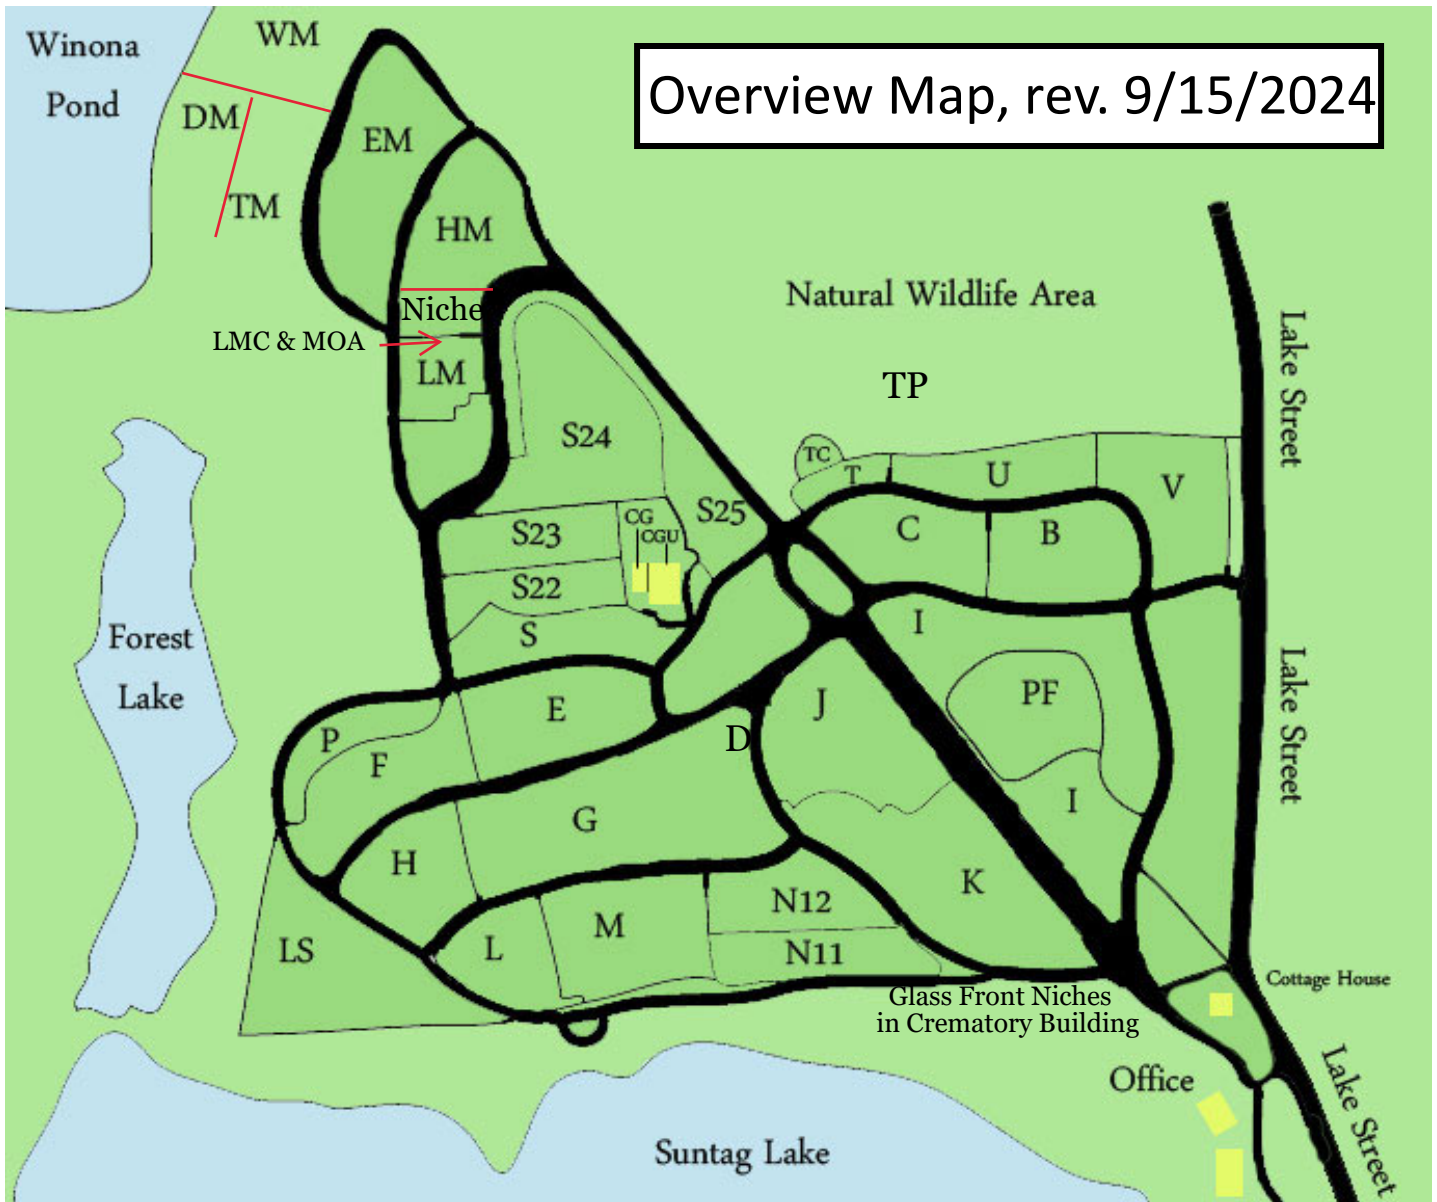

Puritan Lawn Memorial Park

Traditional or Cremation Areas Available (space for 2) (Preneed Savings: discount by \$300 thru 11/01/24):

- ◆ Waterfront Areas : WM (Whitman Meadows), \$7,500
- ◆ Waterfront Areas : LS (Lakeside), TM (Thoreau Meadows), and DM (Dickenson Meadows), \$6,150
- ◆ Waterview Areas: EM (Emerson Meadows), and LM (Longfellow Meadows), \$5,750
- ◆ Interior Developed: HM (Hawthorne Meadows), S24/S25 (Cathedral Pines), and PF (Pierce Freedom), \$5,250
- ◆ Pre-Developed Section: TP (The Preserve), \$5,000

Dedicated Cremation Areas (space for 2), (Preneed Savings: discount by \$300 thru 11/01/24):

- ◆ Glass Front Niches: Interior passcode entry, glass front niches in crematory building, start at \$4,800
- ◆ Hawthorne Niches: Outside free-standing niches, start at \$4,300
- ◆ In-ground Waterview: LMC (Longfellow cremation), \$3,650
- ◆ In-ground interior areas: CGU (Cremation Garden Upper), TC (Section T cremation), \$2,850